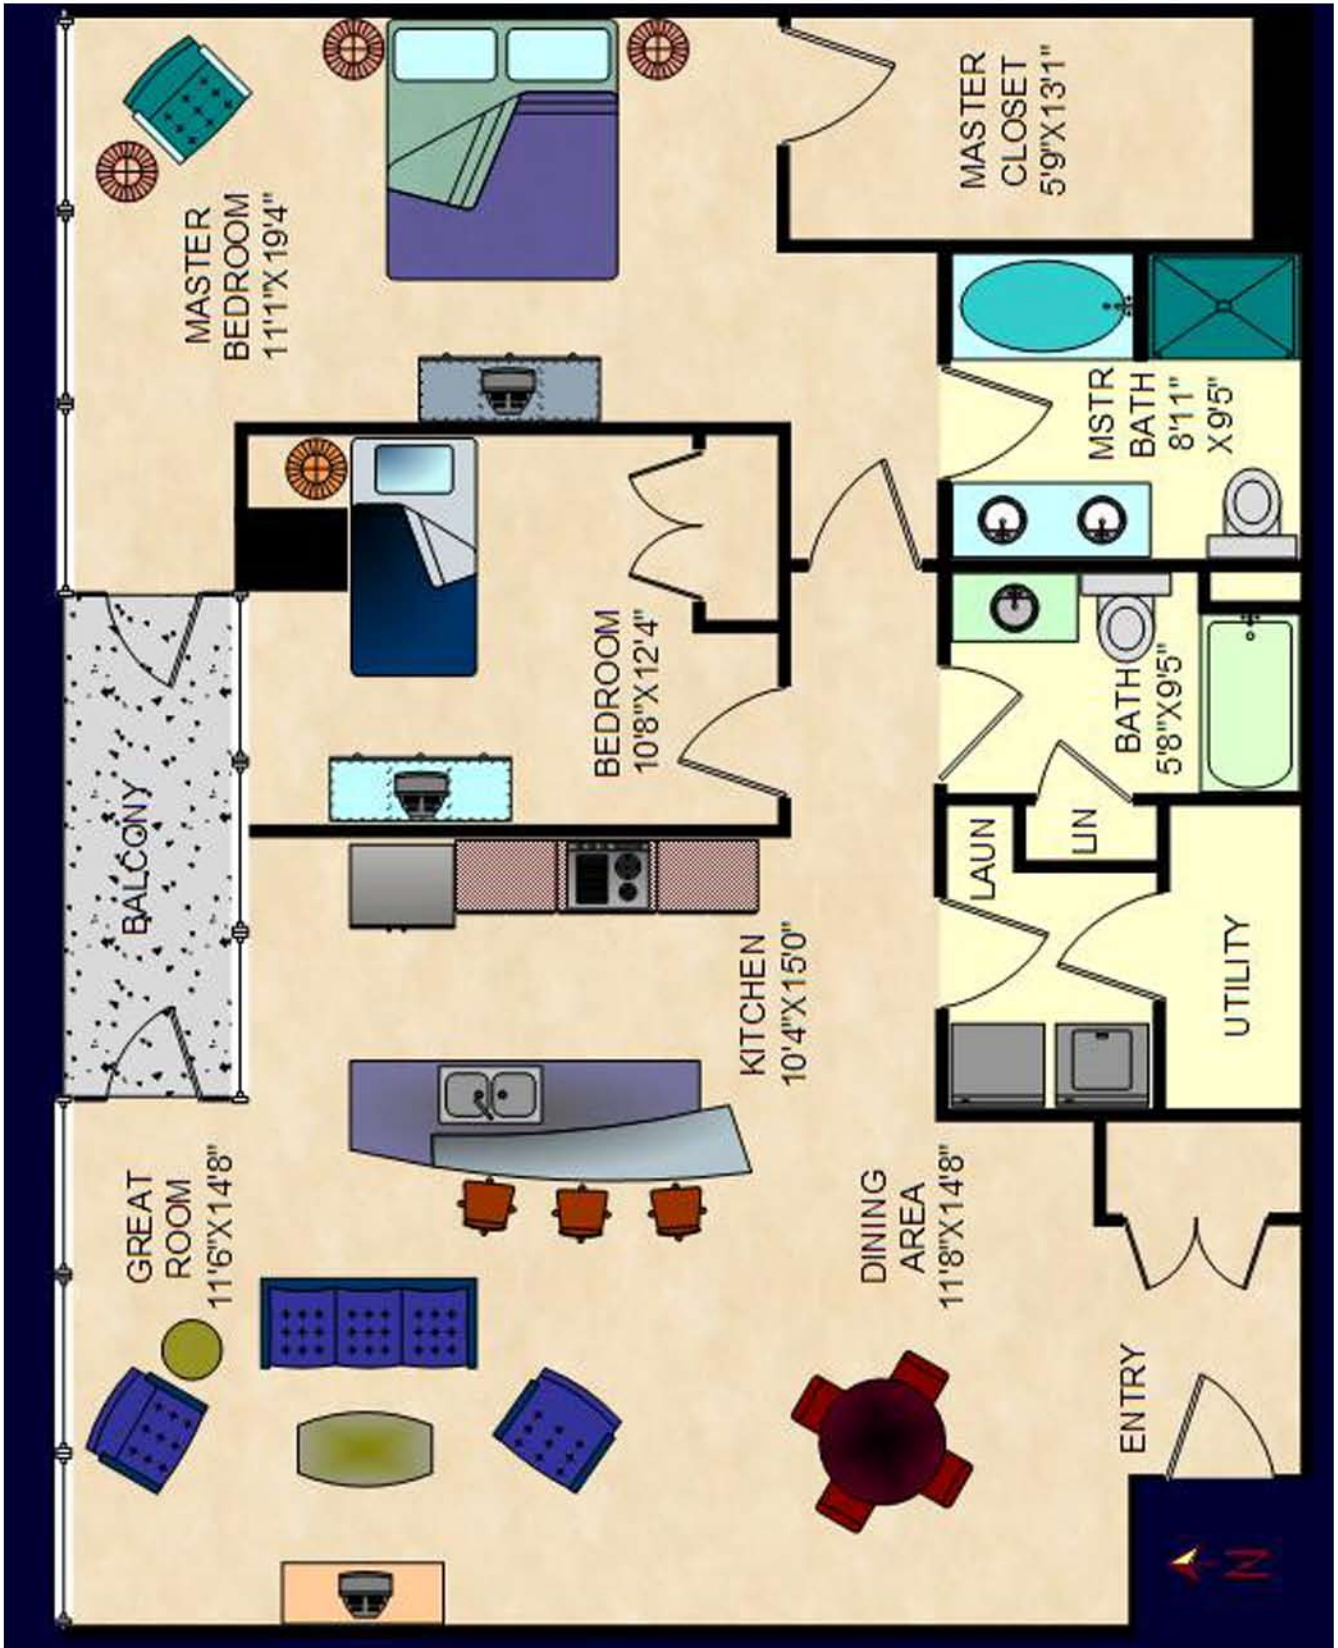

RiverHouse Standard Floor Plan

Rapids