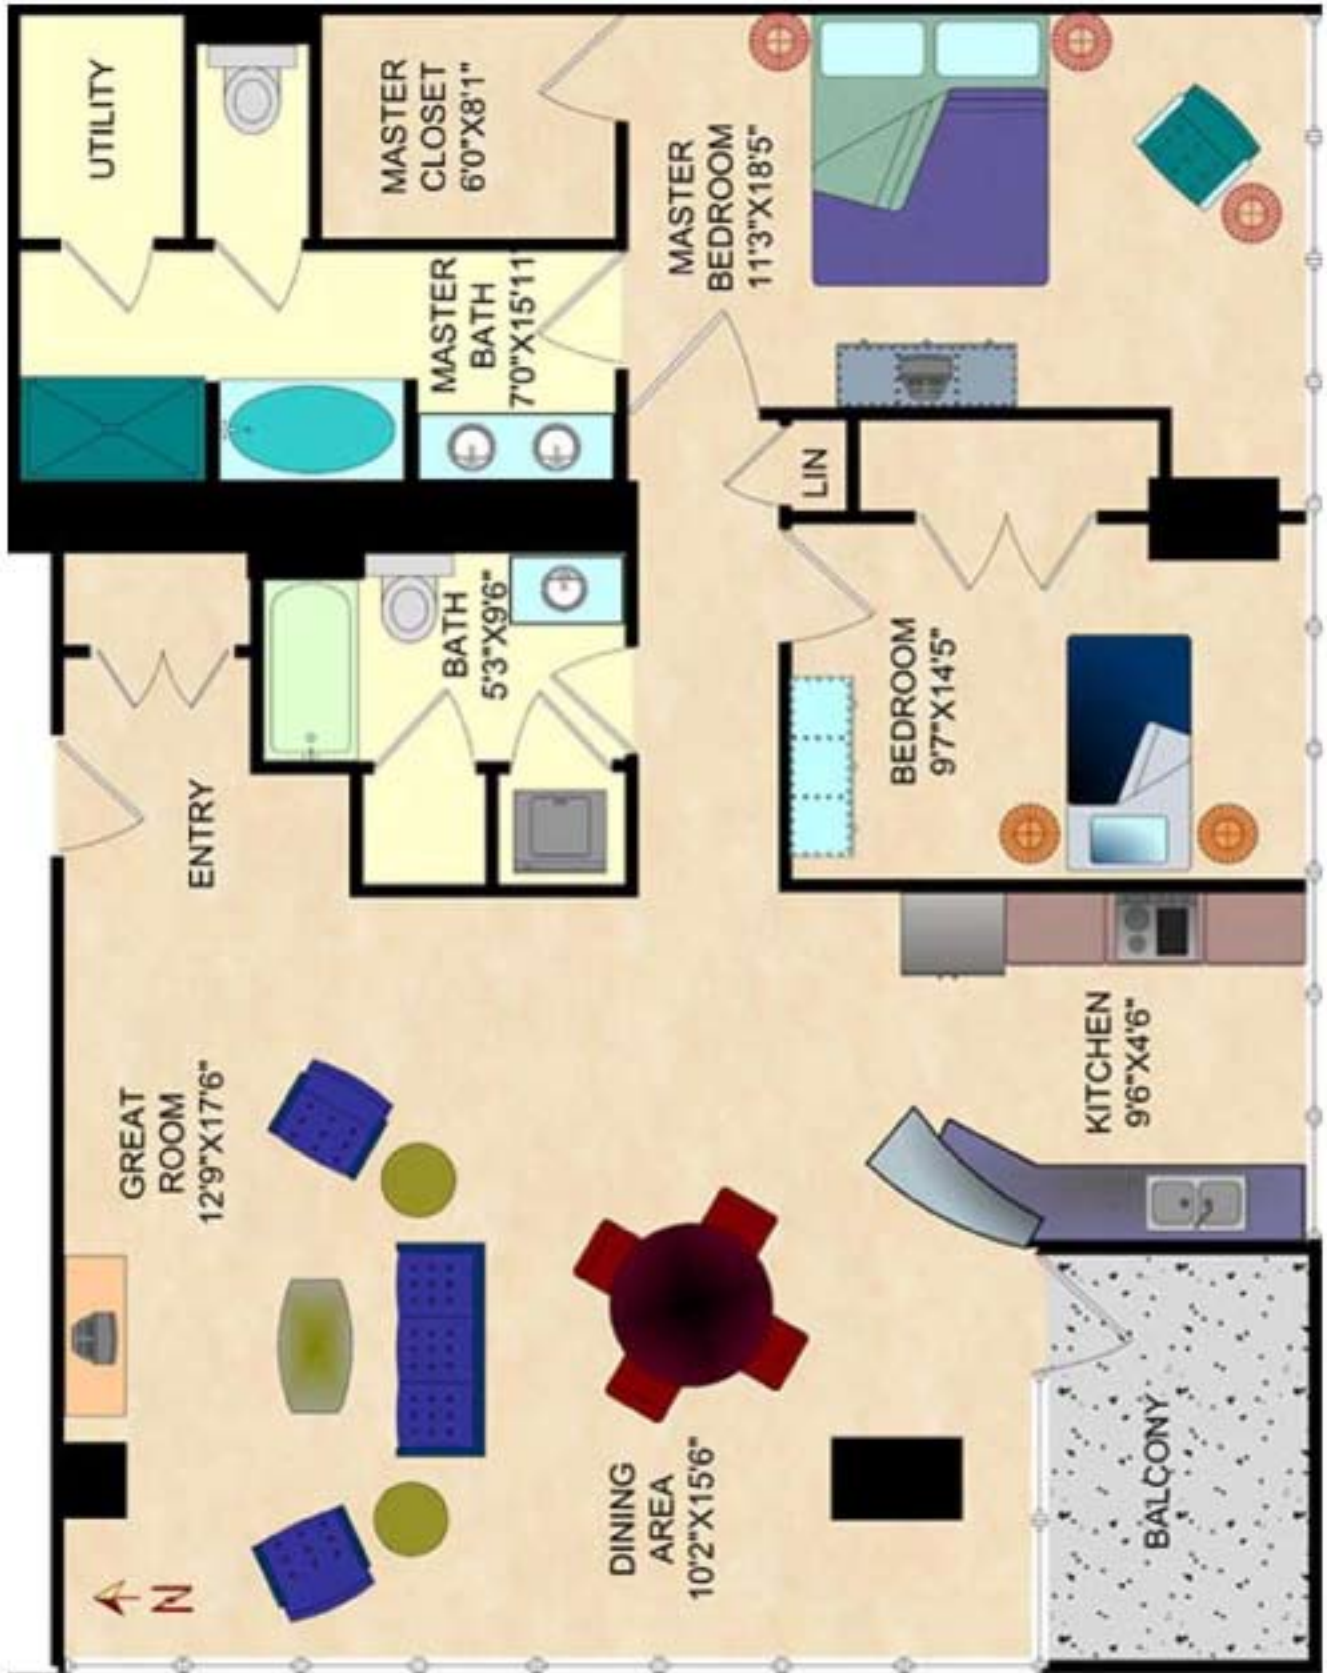

*River House* Standard Floor Plan

Pere Marquette