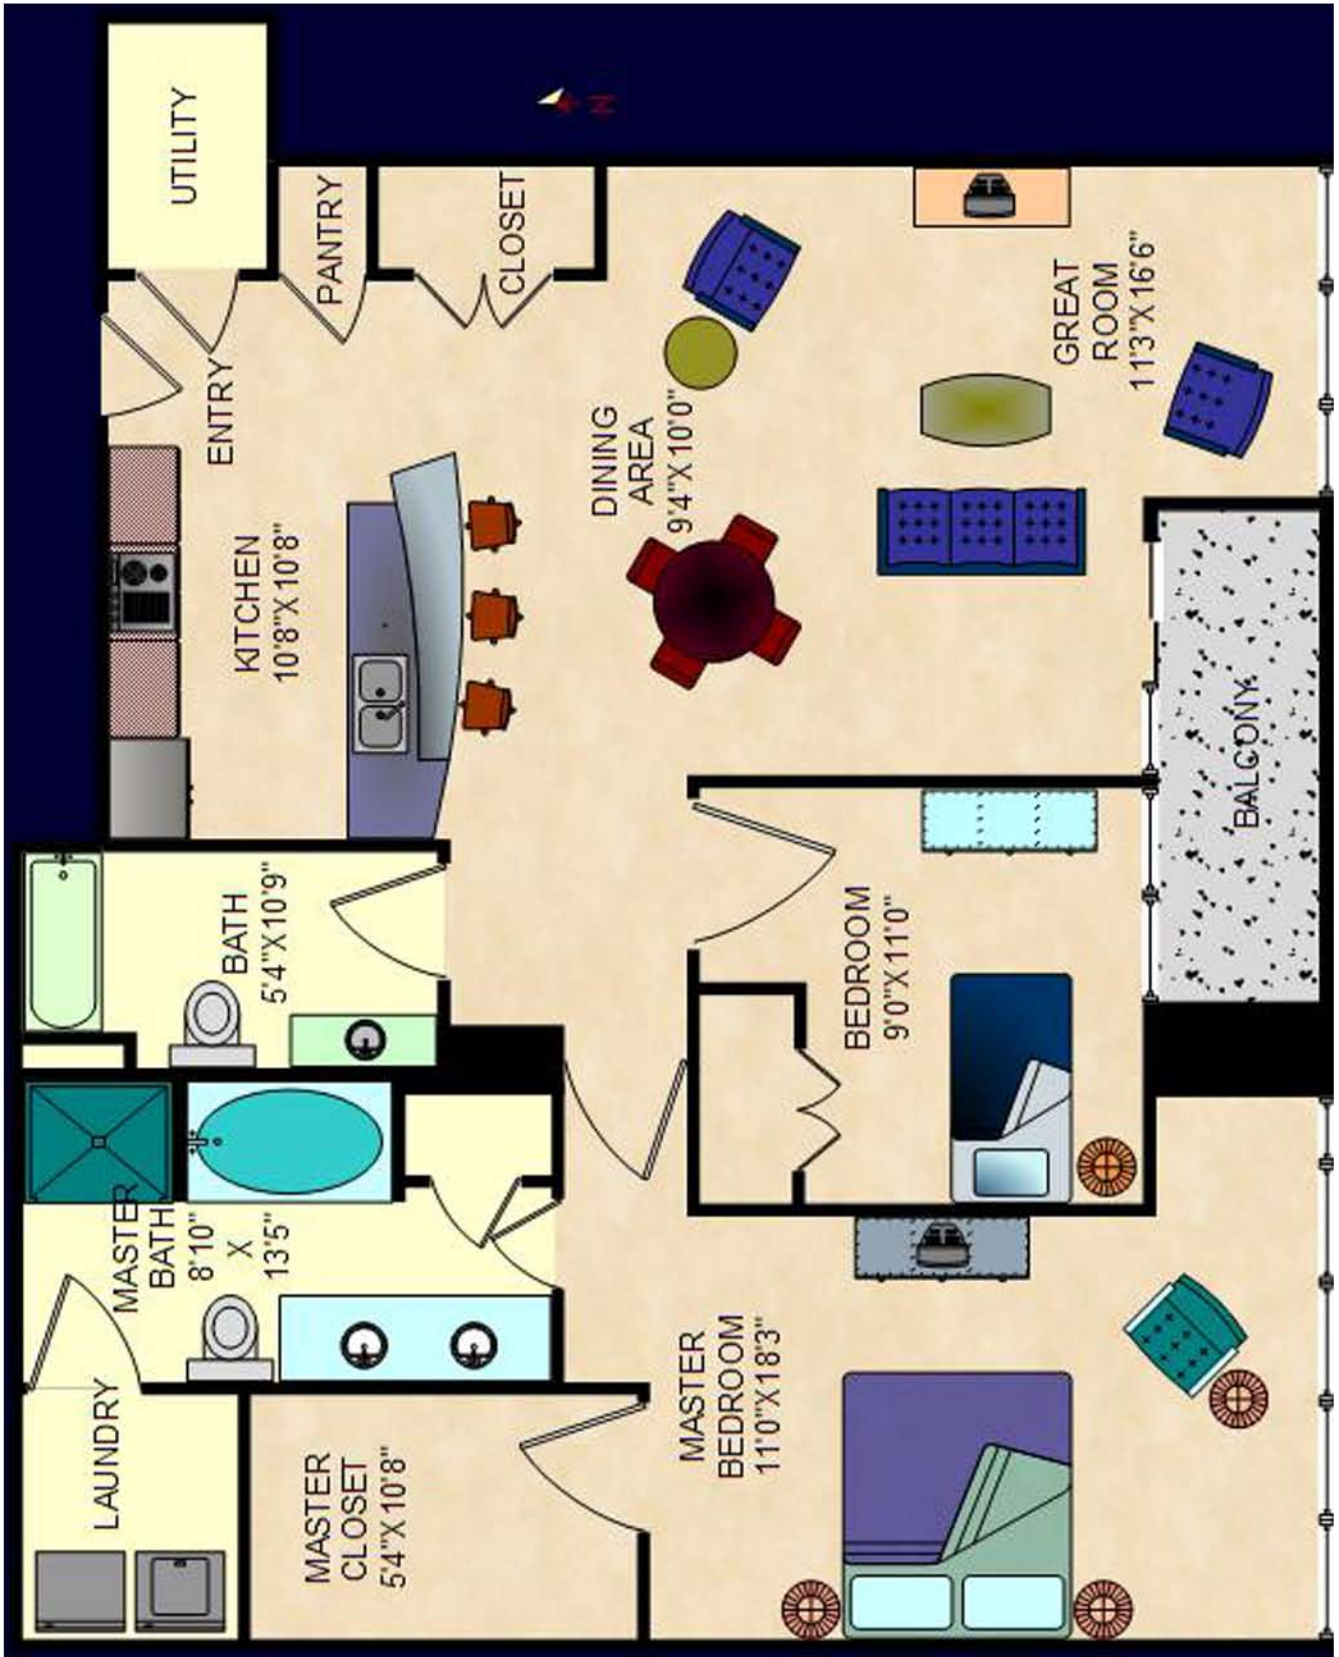

RiverHouse Standard Floor Plan

Cascades