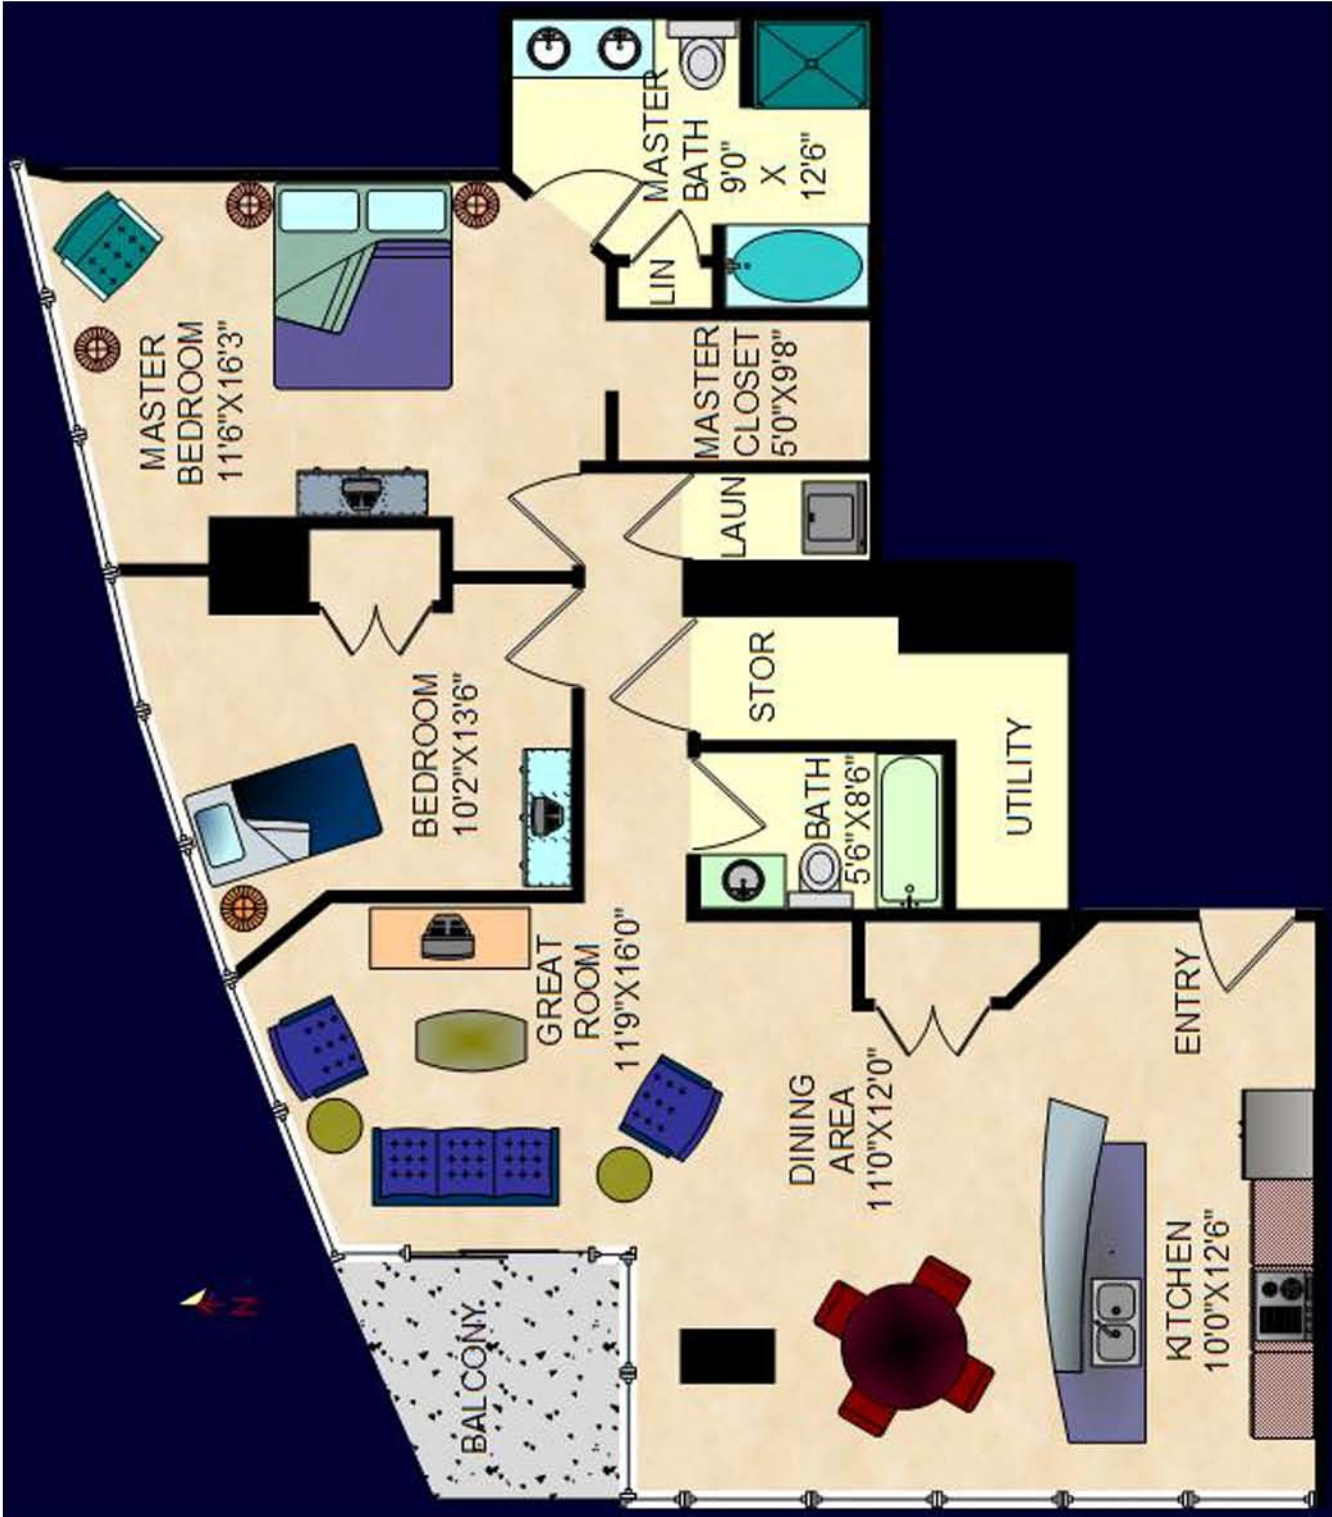

*RiverHouse* Standard Floor Plan

AuSable